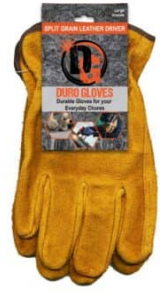

SPLIT LEATHER DRIVER GLOVES

SKU: 60-DA65006--CLO
Price: